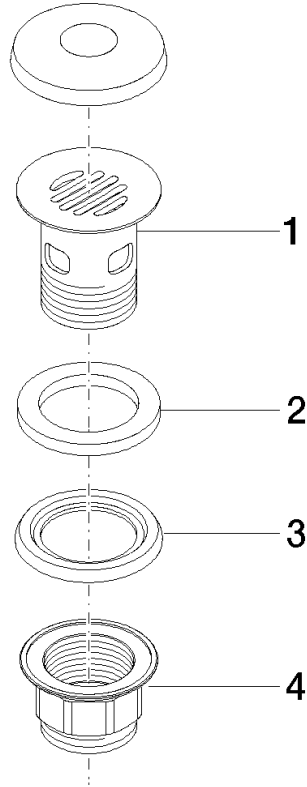

10 105 970

Fits: IMO, LULU, MADISON, MEM, TARA,  
CL.1, LISSÉ, VAIA, META, CYO

	Brushed Dark Platinum	10 105 970-99
	Chrome	10 105 970-00
	Brushed Platinum	10 105 970-06
	Platinum	10 105 970-08
	Durabrand (23kt Gold)	10 105 970-09
	Dark Chrome	10 105 970-19
	Light Gold	10 105 970-26
	Brushed Light Gold	10 105 970-27
	Brushed Durabrand (23kt Gold)	10 105 970-28
	Matte Black	10 105 970-33
	Brushed Bronze	10 105 970-42
	Brushed Champagne (22kt Gold)	10 105 970-46
	Champagne (22kt Gold)	10 105 970-47
	Brushed Chrome	10 105 970-93

## Grated waste 1 1/4" - Brushed Dark Platinum

---

IMO

10 105 970

Only suitable for basins with an overflow.

10 105 970

10 105 970

Parts for other finishes can be found here: [Chrome](#)

**Spare parts list**

No.	Item Number	Name	Quantity used	Delivery time
1	09 11 01 027-99	cup	1	30
2	09 14 05 039 90	seal	1	2
3	09 14 03 025 90	seal	1	2
4	09 23 10 020-99	nut	1	30