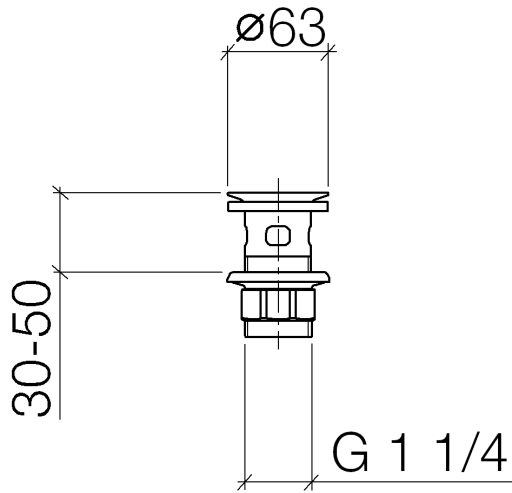

10 105 970

Fits: IMO, LULU, MADISON, MEM, TARA,  
CL.1, LISSÉ, VAIA, META, CYO

	Brushed Dark Platinum	10 105 970-99
	Chrome	10 105 970-00
	Brushed Platinum	10 105 970-06
	Platinum	10 105 970-08
	Durabrand (23kt Gold)	10 105 970-09
	Dark Chrome	10 105 970-19
	Light Gold	10 105 970-26
	Brushed Light Gold	10 105 970-27
	Brushed Durabrand (23kt Gold)	10 105 970-28
	Matte Black	10 105 970-33
	Brushed Bronze	10 105 970-42
	Brushed Champagne (22kt Gold)	10 105 970-46
	Champagne (22kt Gold)	10 105 970-47
	Brushed Chrome	10 105 970-93

## Grated waste 1 1/4" - Brushed Dark Platinum

---

IMO

10 105 970

Only suitable for basins with an overflow.

10 105 970

10 105 970

Parts for other finishes can be found here: [Chrome](#)

**Spare parts list**

No.	Item Number	Name	Quantity used	Delivery time
1	09 11 01 027-99	cup	1	30
2	09 14 05 039 90	seal	1	2
3	09 14 03 025 90	seal	1	2
4	09 23 10 020-99	nut	1	30